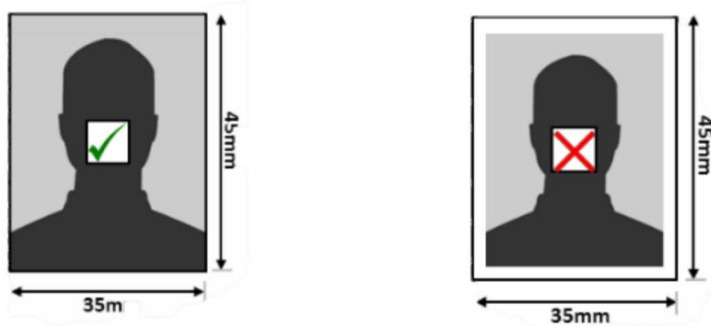

- 彩色、白背景。
Passport-sized colour photograph, white background.
- 请勿自行放大照片
Please do not enlarge the photo

- 相片尺寸：高（45mm）宽（35mm），不包含白色边框。
Photo size: height (45mm) width (35mm), without white border.

- 请勿佩戴眼镜。
Do not wear spectacles.
- 请勿让头发或其他物品遮盖双眼。
Do not allow your hair or other objects to cover your eyes.
- 请勿裸露肩膀。
Please do not expose your shoulders.
- 五官需清晰可见。
Your facial expression must be clearly visible.