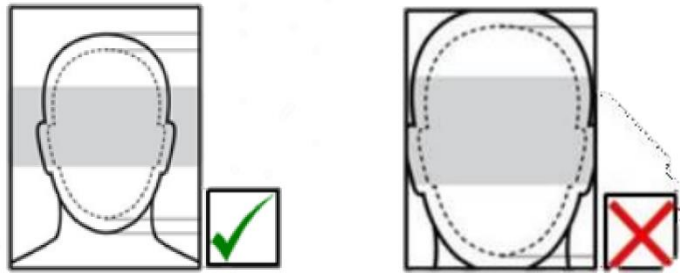

- 彩色、白背景。
Passport-sized colour photograph, white background.
- 请勿自行放大照片
Please do not enlarge the photo

- 相片尺寸：高（45mm）宽（35mm），不包含白色边框。
Photo size: height (45mm) width (35mm), without white border.

- 请勿佩戴眼镜。
Do not wear spectacles.
- 请勿让头发或其他物品遮盖双眼。
Do not allow your hair or other objects to cover your eyes.
- 请勿裸露肩膀。
Please do not expose your shoulders.
- 五官需清晰可见。
Your facial expression must be clearly visible.